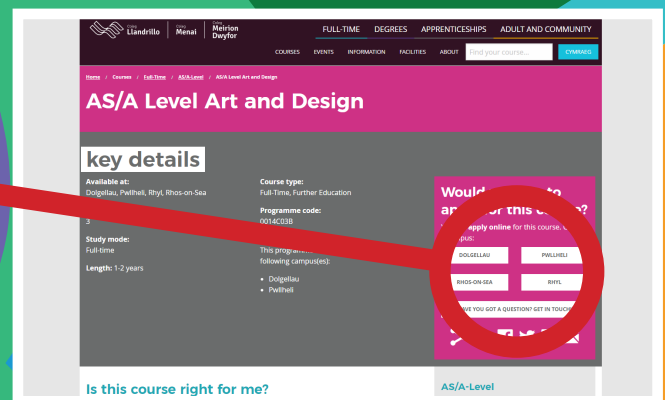

3. Yna cwblhewch
y broses ymgeisio.

Coleg
Llandrillo

Coleg
Menai

Coleg
**Meirion
Dwyfor**

Apply online for September 2019 entry

1. Visit our website at
gllm.ac.uk
and search for the
course you're hoping to study.

2. To make an application,
simply select your campus from
the course information page.

3. And then complete the
application process.