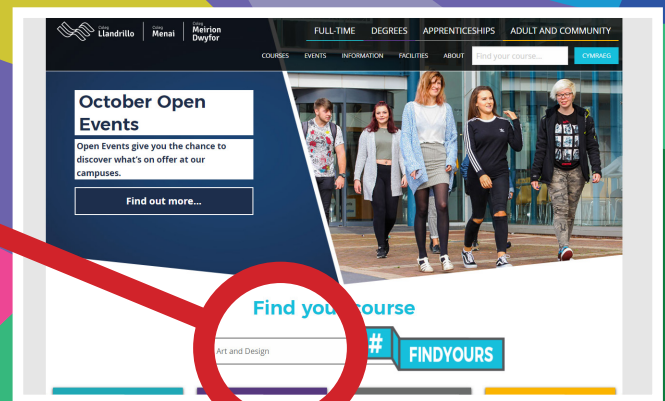

3. Yna cwblhewch
y broses ymgeisio.

Coleg
Llandrillo

Coleg
Menai

Coleg
**Meirion
Dwyfor**

Apply online for September 2019 entry

1. Visit our website at
gllm.ac.uk
and search for the
course you're hoping to study.

2. To make an application,
simply select your campus from
the course information page.

3. And then complete the
application process.