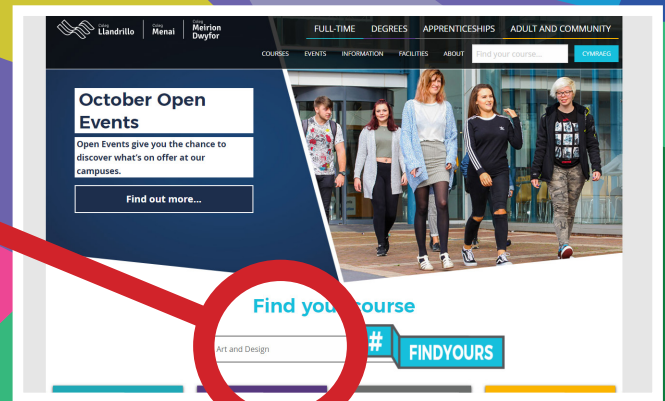

Coleg
Llandrillo

Coleg
Menai

Coleg
**Meirion
Dwyfor**

Gwnewch gais ar-lein ar gyfer Medi 2019

1. Ewch i'n gwefan
gllm.ac.uk
a chwiliwch am y cwrs rydych
yn gobeithio ei astudio.